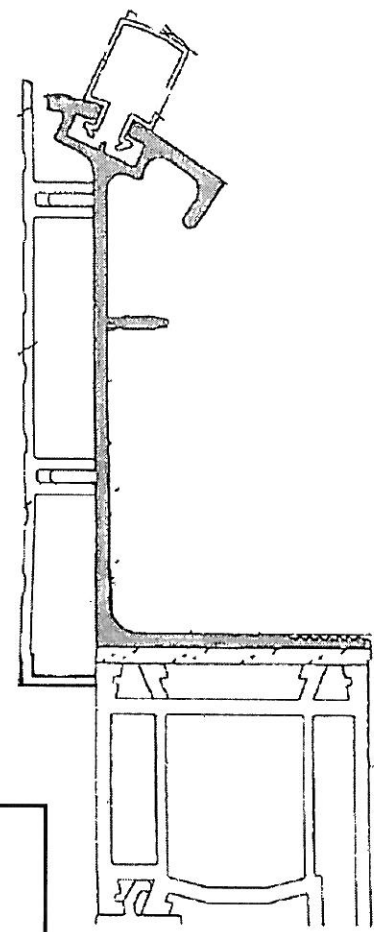

Ultraframe Eaves Beam ID Chart

Ultraquick Eaves Beam

Please Note
Both the Ultraquick and Mk1 Eaves are deleted products and parts are no longer available.

There are *Two* different types of this eaves
Light Eaves with No PIP where shown

Heavy Eaves with PIP as shown

Deleted Product
110mm (H) x 70mm (W)

Current Eaves Beam
110mm (H) x 70mm (W)