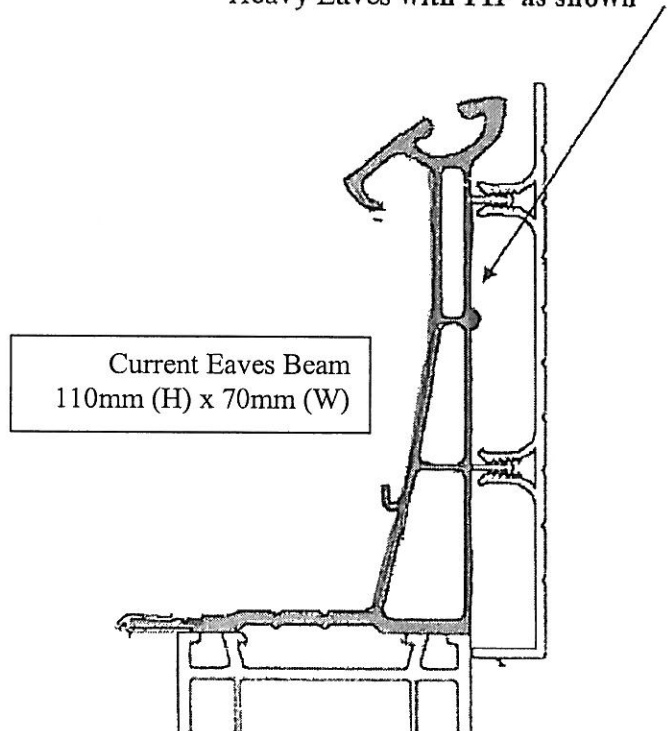

Ultraframe Eaves Beam ID Chart

Ultraquick Eaves Beam

Please Note
Both the Ultraquick and Mk1 Eaves are deleted products and parts are no longer available.

There are *Two* different types of this eaves
Light Eaves with No PIP where shown

Heavy Eaves with PIP as shown

Deleted Product
110mm (H) x 70mm (W)

Current Eaves Beam
110mm (H) x 70mm (W)