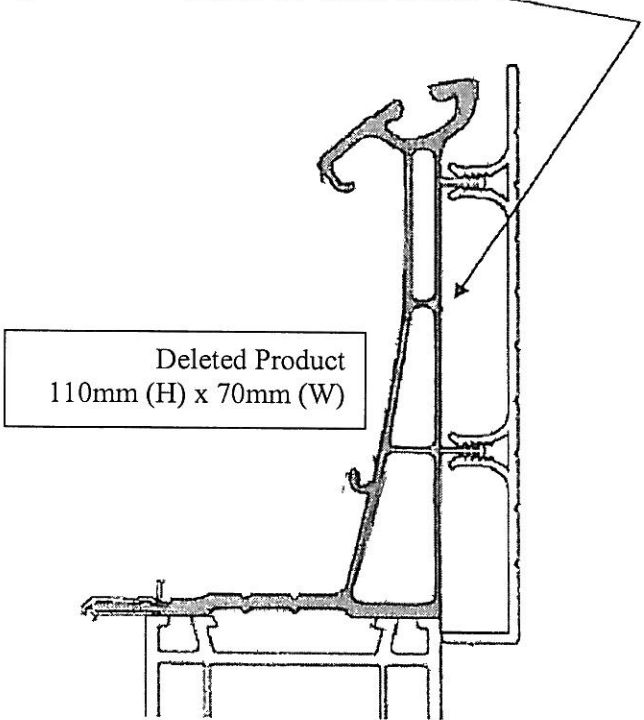

Ultraframe Eaves Beam ID Chart

Ultraquick Eaves Beam

Please Note
Both the Ultraquick and Mk1 Eaves are deleted products and parts are no longer available.

There are *Two* different types of this eaves
Light Eaves with No PIP where shown

Heavy Eaves with PIP as shown

Deleted Product
110mm (H) x 70mm (W)

Current Eaves Beam
110mm (H) x 70mm (W)