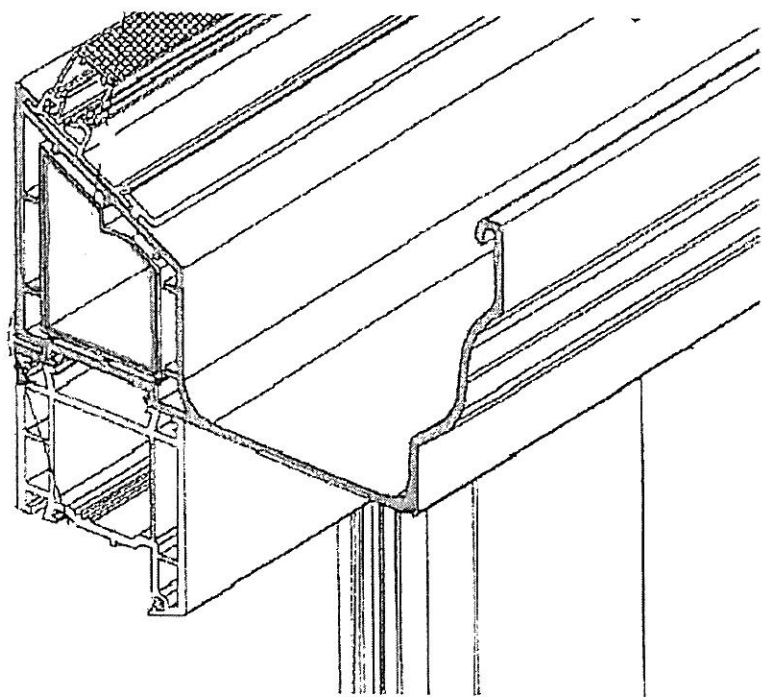

Ultraframe Eaves Beam ID Chart

Ultraquick Eaves Beam

Please Note
Both the Ultraquick and Mk1 Eaves are deleted products and parts are no longer available.

There are *Two* different types of this eaves
Light Eaves with No PIP where shown

Heavy Eaves with PIP as shown

Deleted Product
110mm (H) x 70mm (W)

Current Eaves Beam
110mm (H) x 70mm (W)